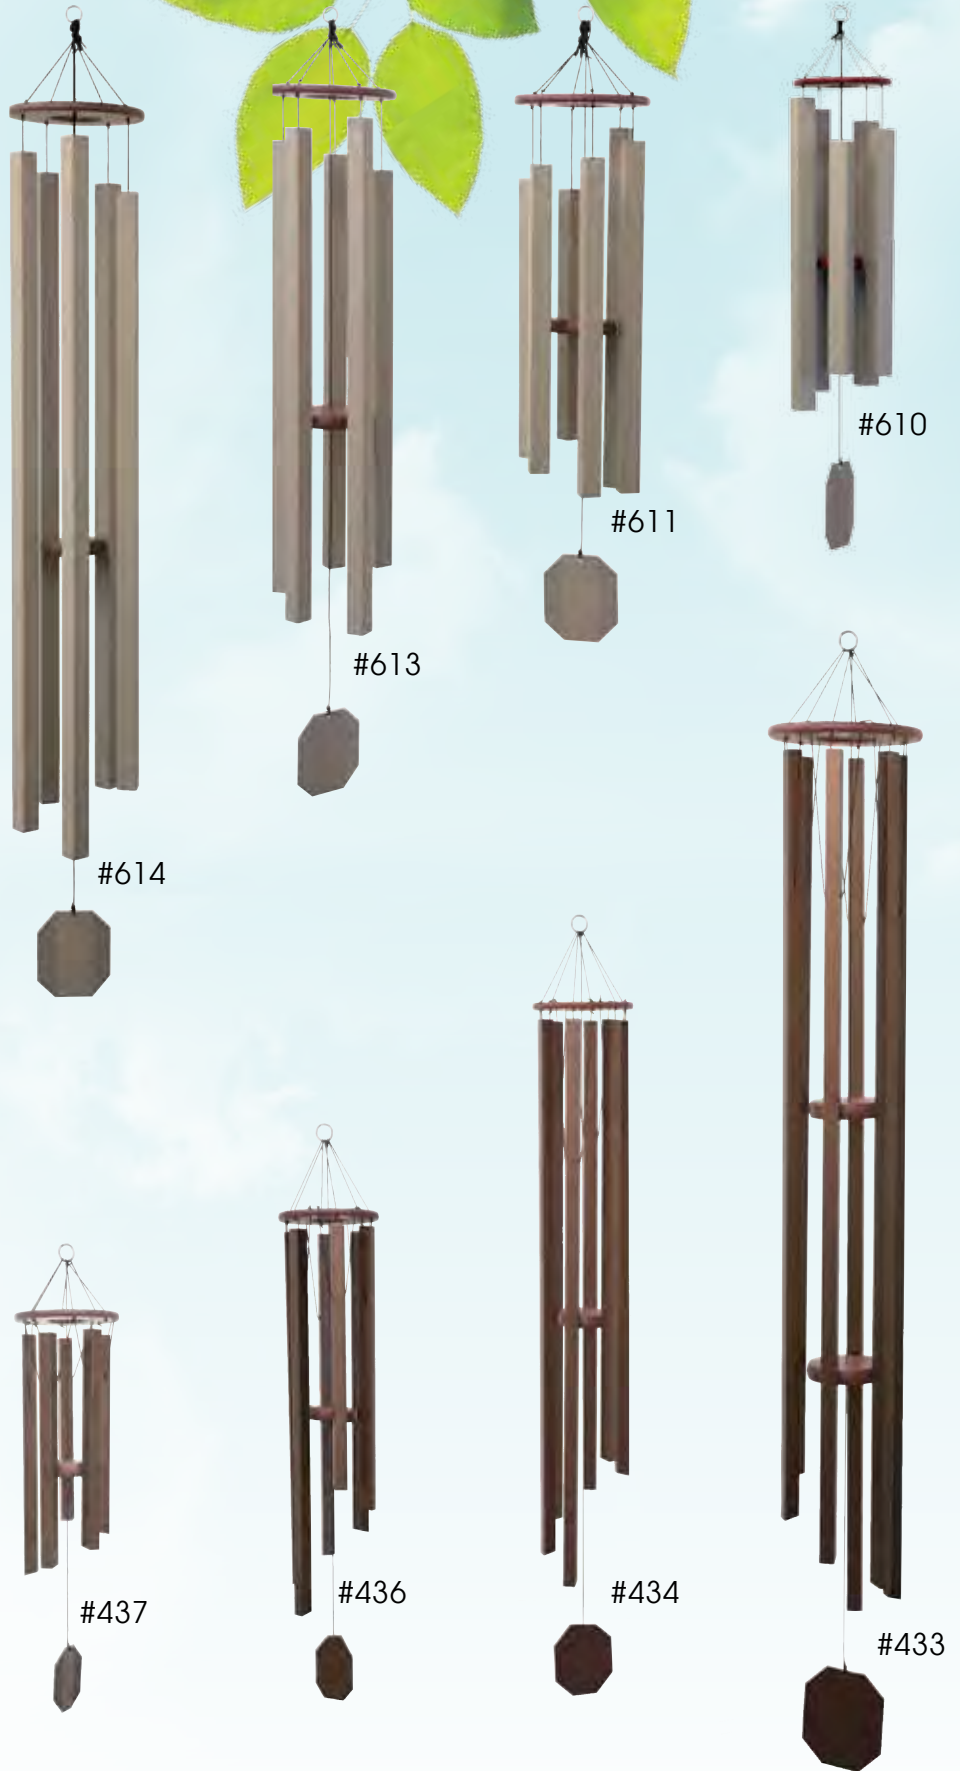

Textured Taupe

These contemporary style chimes feature a unique 1½" square tube construction creating a soft and melodious tune.

- #614 **Sunsetter**
  75" long, 1½" square
- #613 **Country Music**
  62" long, 1½" square
- #611 **Dutch Bell**
  46" long, 1½" square
- #610 **Alpine Whisper**
  38" long, 1½" square

Bronze Series

From the soothing sounds of an ocean breeze and a mountain serenade to the rich tones of a grandfather clock, you will love these chimes.

- #433 **Grandfather Clock**
  78" long, 1" square
- #434 **Church Bell**
  57" long, 1" square
- #436 **Mountain Serenade**
  43" long, 1" square
- #437 **Ocean Breeze**
  30" long, 1" square