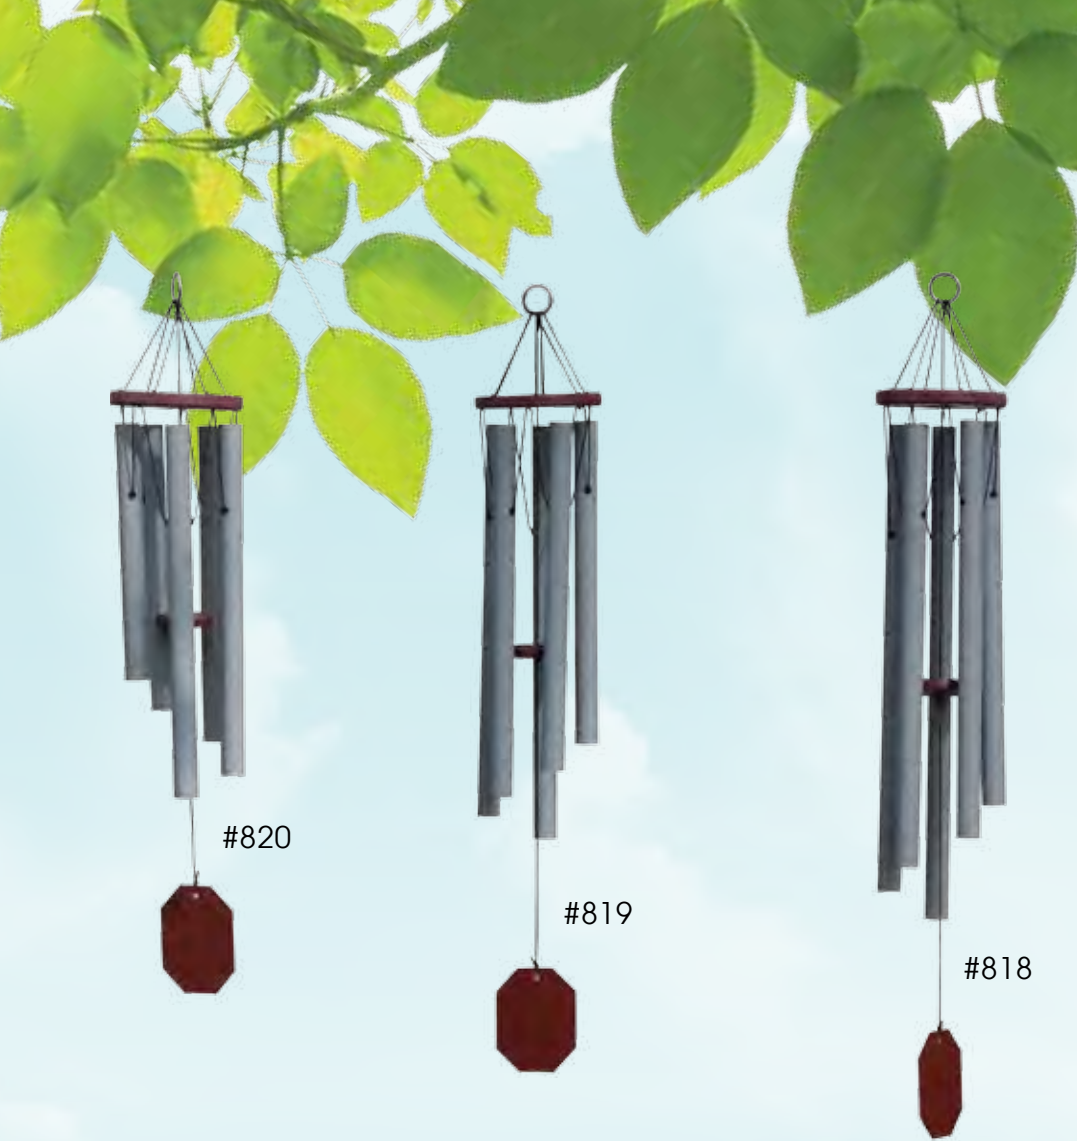

Sapphire Detail

Granite Series

These smaller wind chimes were inspired by nature's own cheerful calls, gently lifting the spirits.

- **#818 Zephyr Valley**
  37" long, 1" round
- **#819 Spring Meadow Song**
  32" long, 1" round
- **#820 Sparkling Brook**
  29" long, 1" round