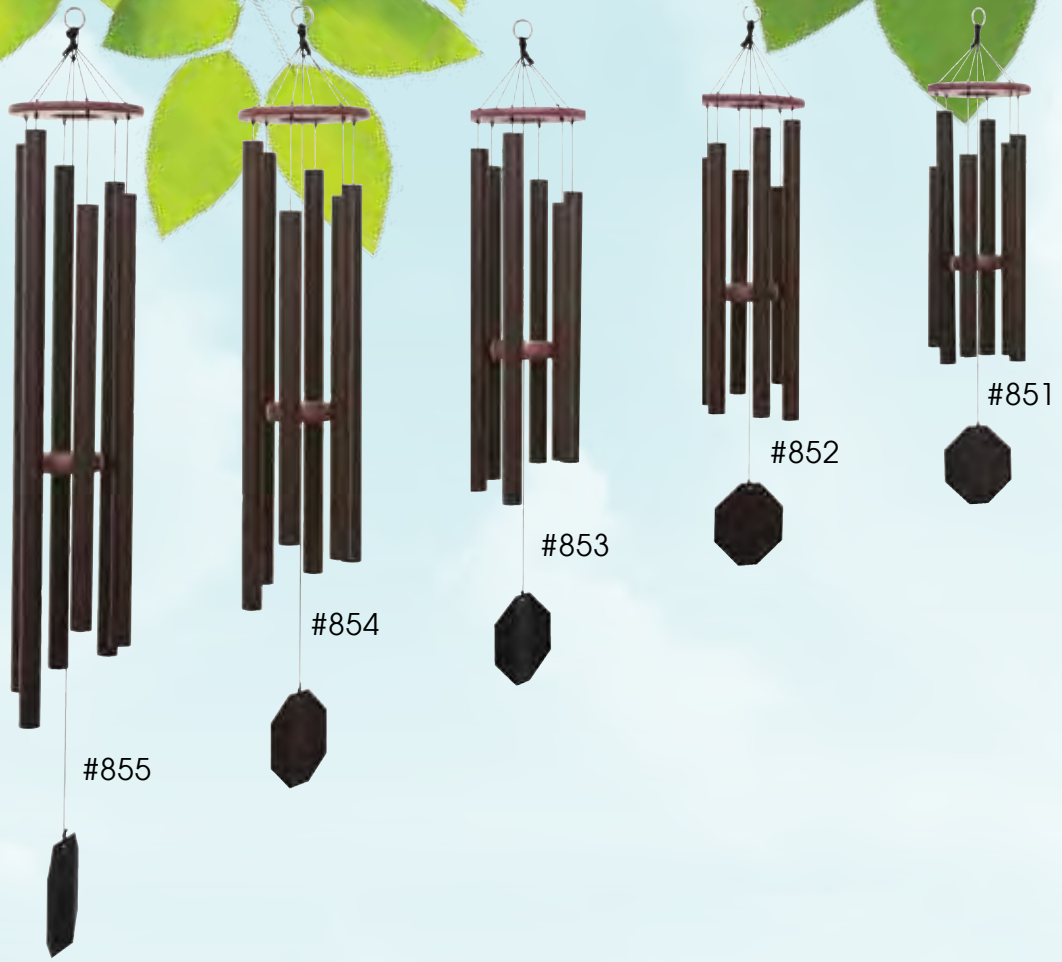

# *Lambright*

## Biblical Bells

**Textured Copper**  
The resounding tones of these bells encourage meditation and reflections on the instruments of the Bible.

- #855 Harmonica**  
48" long, 1 1/4" round
- #854 Victory Bells of Jericho**  
43" long, 1 1/4" round
- #853 King David's Harp**  
37" long, 1 1/4" round
- #852 Song of Solomon**  
31" long, 1 1/4" round
- #851 Melody of the Heart**  
26" long, 1 1/4" round

Terra Detail