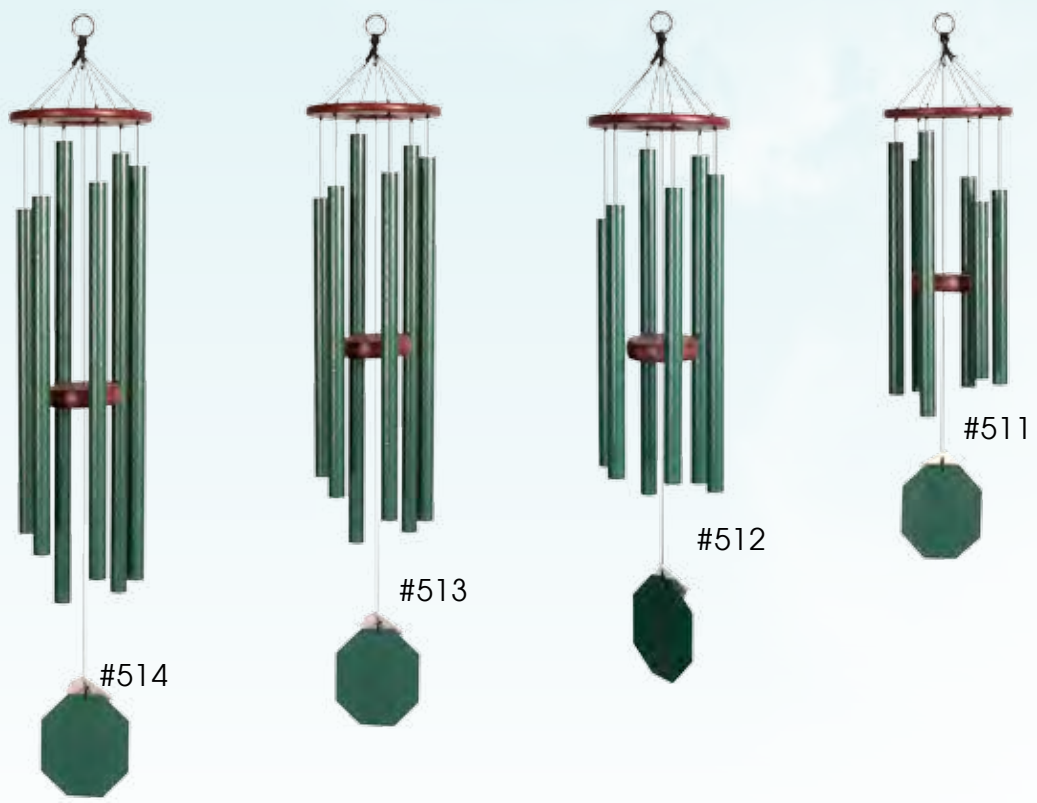

Biblical Bells

Textured Copper
The resounding tones of these bells encourage meditation and reflections on the instruments of the Bible.

- **#855 Harmonica**
  48" long, 1 1/4" round
- **#854 Victory Bells of Jericho**
  43" long, 1 1/4" round
- **#853 King David's Harp**
  37" long, 1 1/4" round
- **#852 Song of Solomon**
  31" long, 1 1/4" round
- **#851 Melody of the Heart**
  26" long, 1 1/4" round

Evergreen Series

A series reminiscent of summer rain and camping, these are meant for those with a love of the great outdoors.

- **#514 Forest Edge**
  44" long, 1" round
- **#513 Tranquil Rain**
  37" long, 1" round
- **#512 Songbird**
  32" long, 1" round
- **#511 Tinker Belle**
  28" long, 1" round