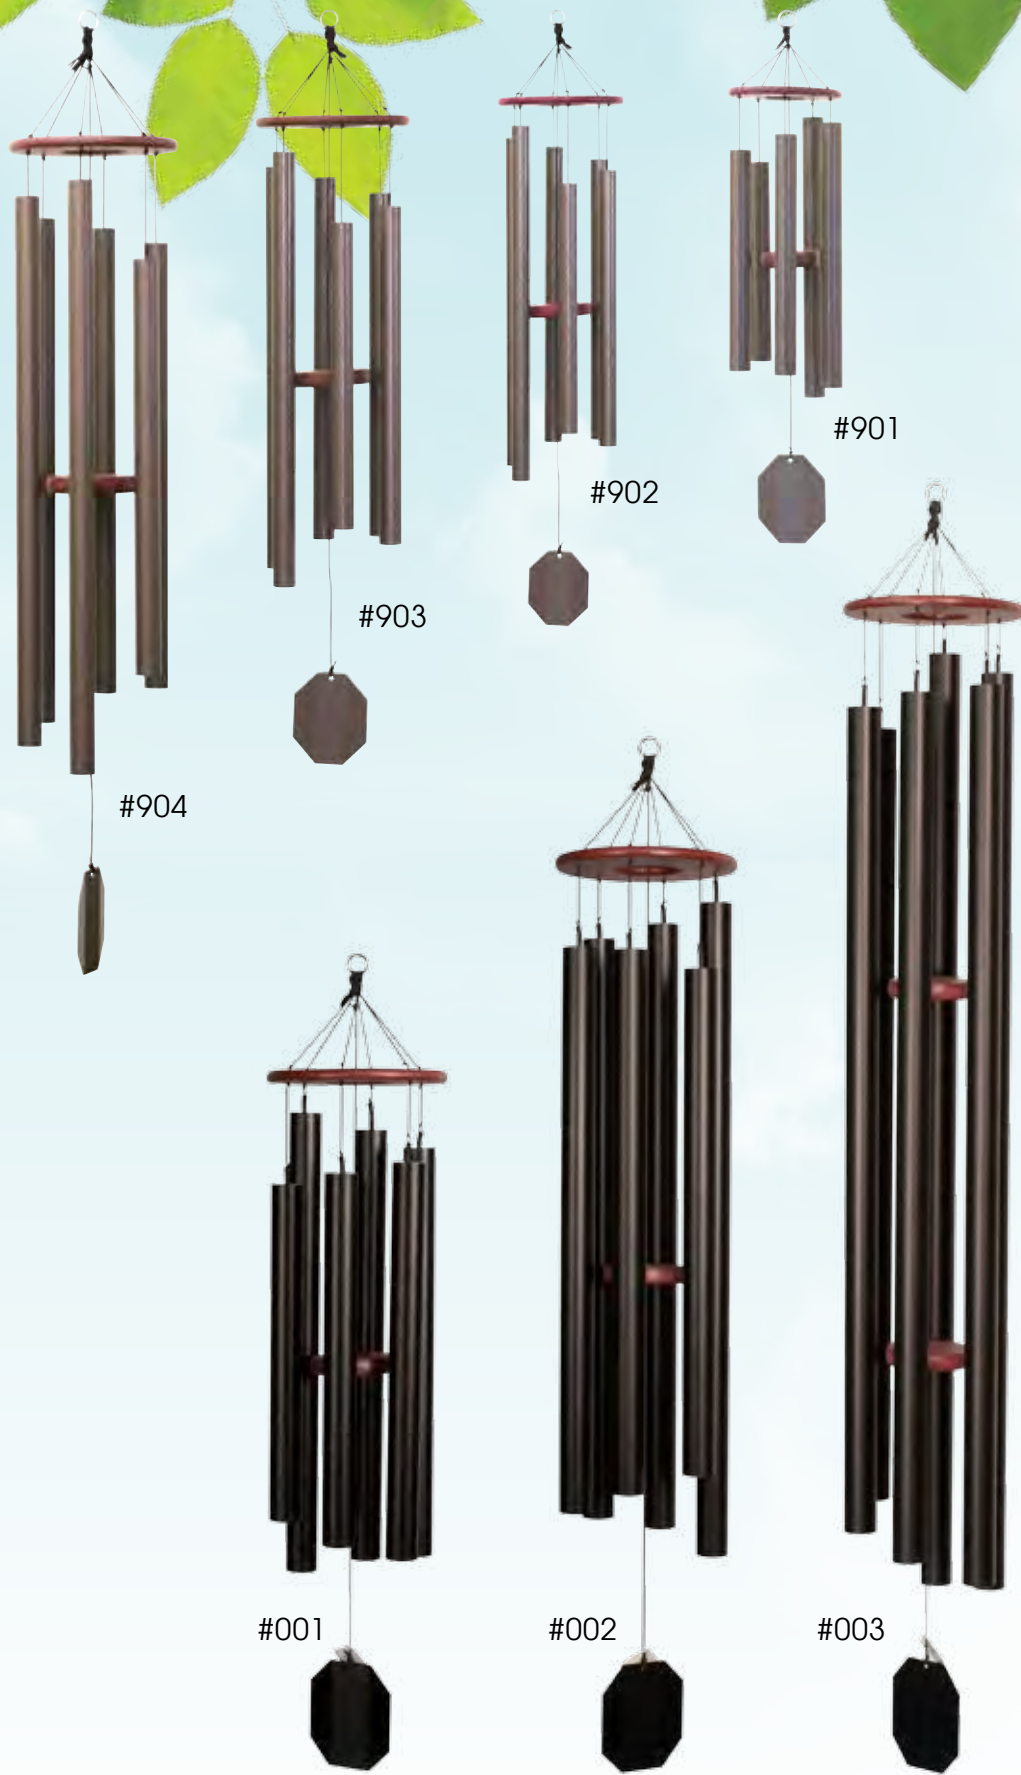

Sepia Series

With an attractive hammer-tone finish color, this popular series will inspire your personal "serenity."

- #901 **Solar Singer**
  38" long, 1½" round
- #902 **Serenity**
  48" long, 1½" round
- #903 **Summer Songfest**
  52" long, 1½" round
- #904 **Sonic Sound Waves**
  56" long, 1½" round

Twilight Series

The largest series of wind chimes available, these lulling tones will ensure tranquility.

- #003 **Music of the Universe**
  84" long, 2" round
- #002 **Dream Maker**
  64" long, 2" round
- #001 **Aqua Tune**
  51" long, 2" round