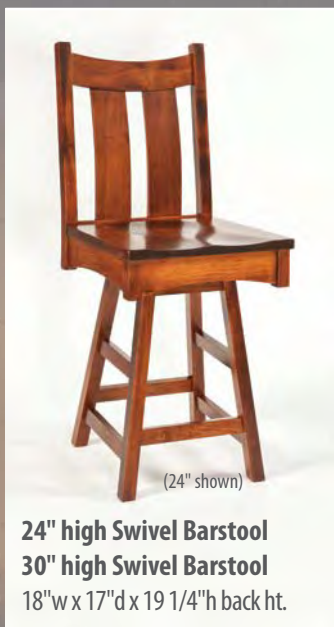

24" high base Bar Chair
30" high base Bar Chair
18"w x 16 3/4"d x 19 1/4"h bk. ht.

(24" shown)

24" high Swivel Barstool
30" high Swivel Barstool
18"w x 17"d x 19 1/4"h back ht.