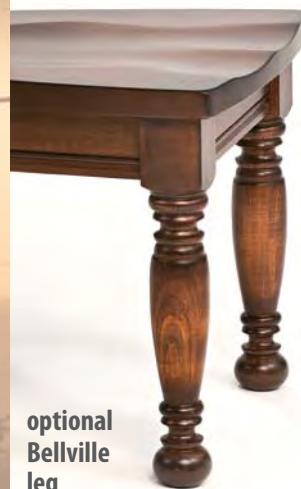

optional
deep scoop seat

optional
Bellville
leg

553 Brunswick

- arm: 25 1/2"w x 17"d x 42"h
- side: 19 1/2"w x 17"d x 42"h
- available in Oak, Cherry, Maple, Brown Maple, Quarter-sawn White Oak, Hickory, Walnut, Elm, Rustic Cherry and Rustic Hickory
- available with wood, leather or fabric seats
- also available as caster-based desk chairs