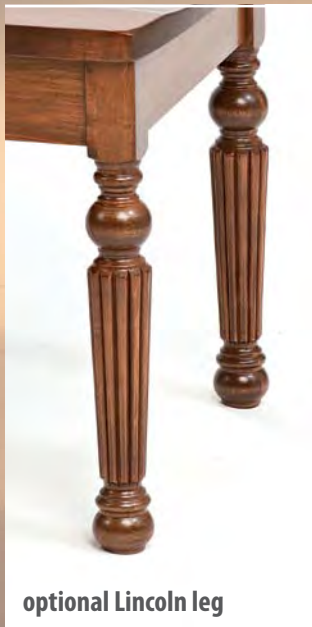

24" high base Bar Chair
30" high base Bar Chair
19" w x 17 1/4" d x 20" h bk. ht.

optional Lincoln leg