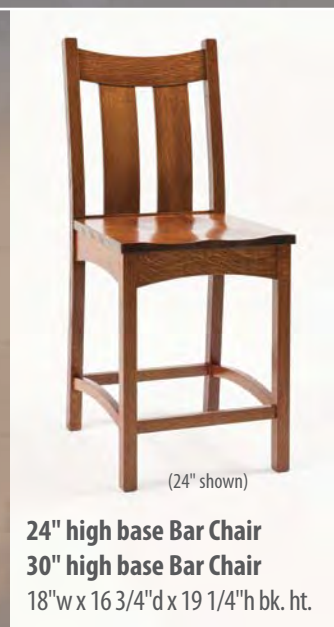

shown in Brown Maple with FC-7992 Asbury Brown stain

(24" shown)

**24" high Swivel Barstool**  
**30" high Swivel Barstool**  
18"w x 17"d x 19 1/4"h back ht.

(24" shown)

**24" high base Bar Chair**  
**30" high base Bar Chair**  
18"w x 16 3/4"d x 19 1/4"h bk. ht.