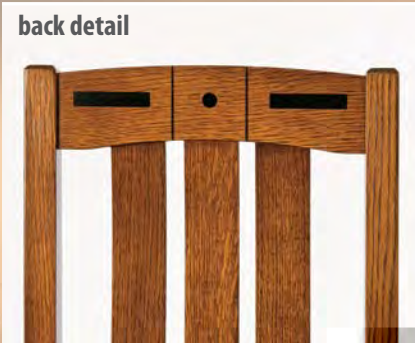

## 595 Lavega

shown in Quarter-sawn White Oak with Michael's Cherry stain

back detail

**24" high base Bar Chair**  
**30" high base Bar Chair**  
18 1/2"w x 17"d x  
20 1/2"h back ht.