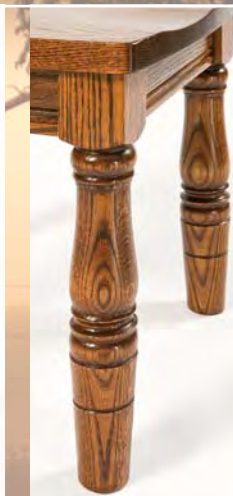

## 542 Harvest Highback

- arm: 23 1/2"w x 18"d x 41"h
- side: 19"w x 18"d x 41"h
- available in Oak, Cherry, Maple, Brown Maple, Quarter-sawn White Oak, Hickory, Walnut, Elm, Rustic Cherry and Rustic Hickory
- available with wood, leather or fabric seats
- also available as caster-based desk chairs

optional  
Bellville leg

optional  
Trotter leg

optional  
Farmhouse leg

shown in Quarter-sawn White Oak with Michael's Cherry stain

optional  
deep scoop seat

(24" shown)

**24" high base Bar Chair**  
**30" high base Bar Chair**  
19"w x 17"d x 17" back ht.